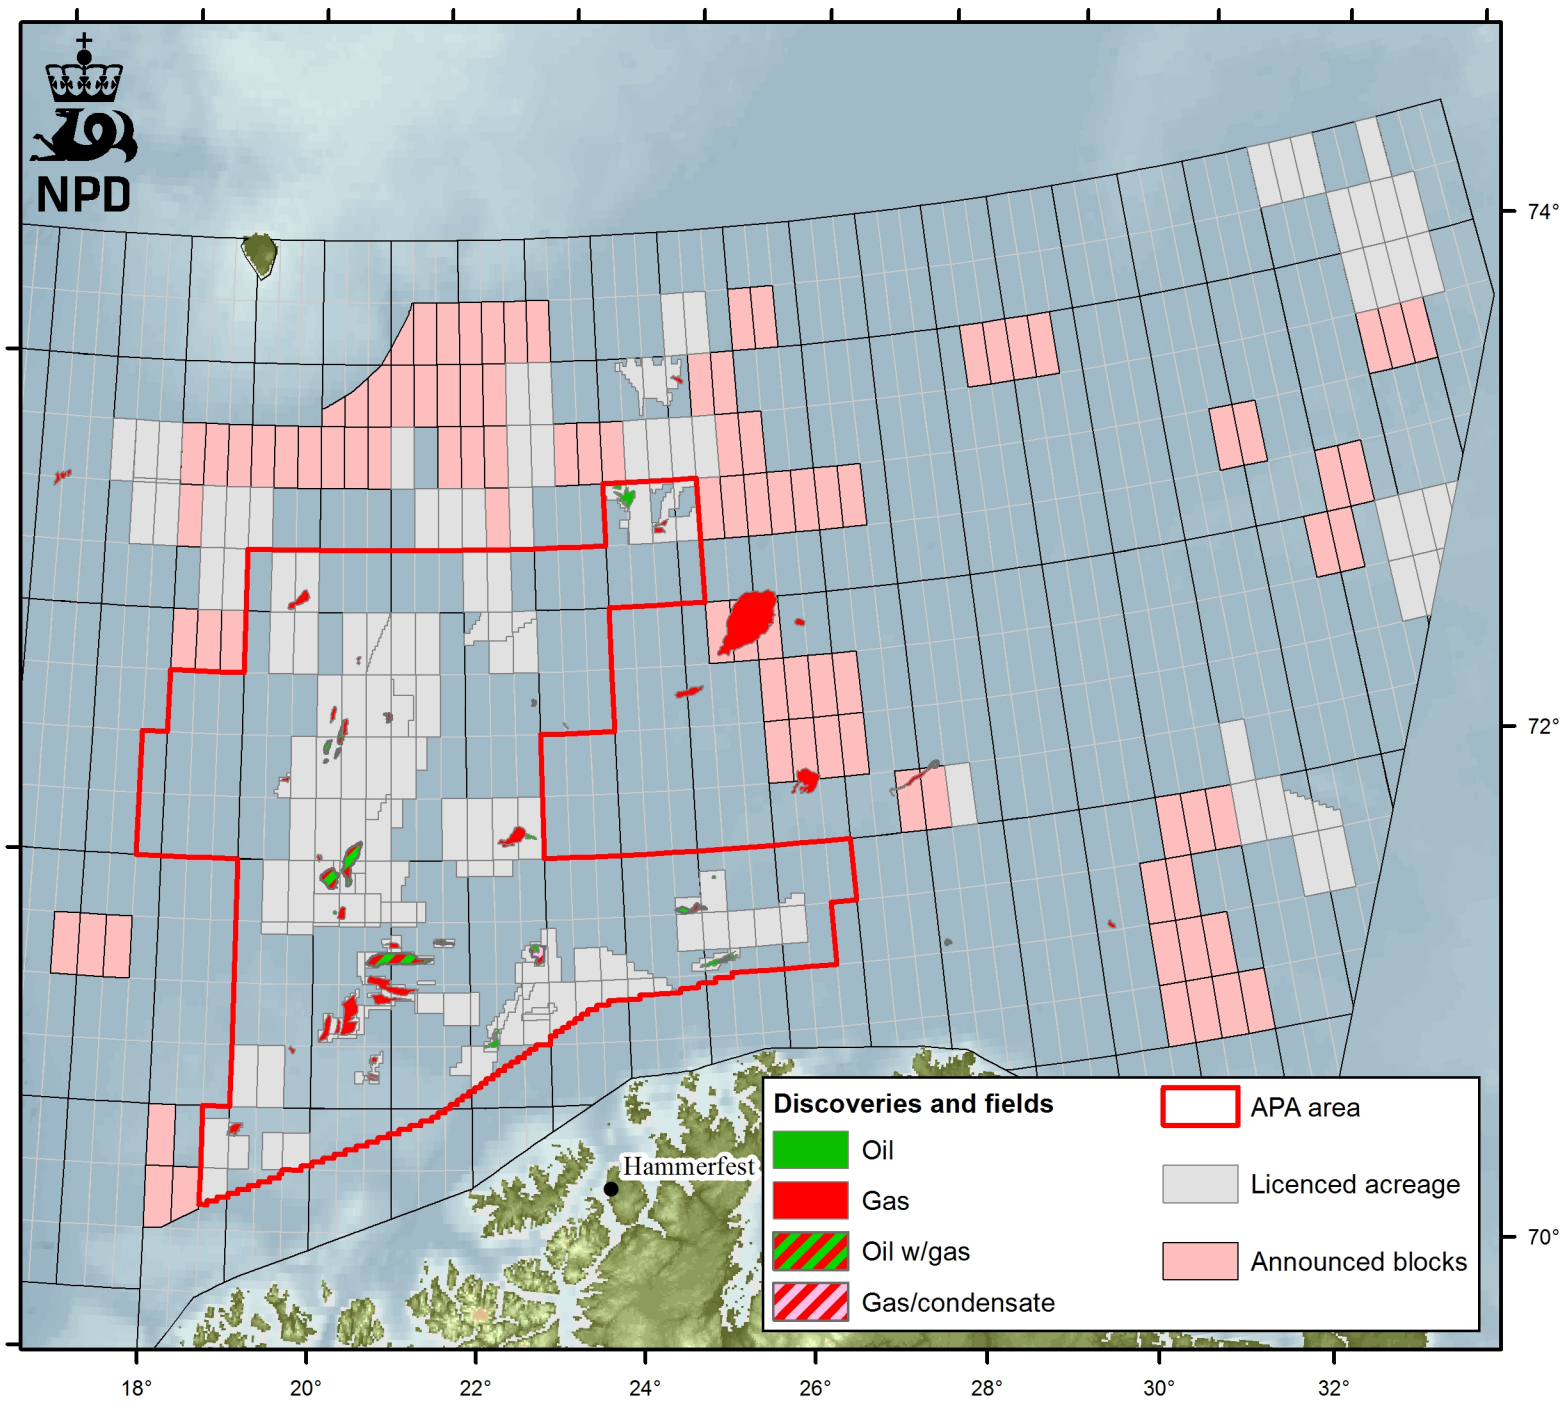

NPD

Discoveries and fields		APA area
	Oil	
	Gas	
	Oil w/gas	
	Gas/condensate	

18° 20° 22° 24° 26° 28° 30° 32°

74°
72°
70°

Hammerfest