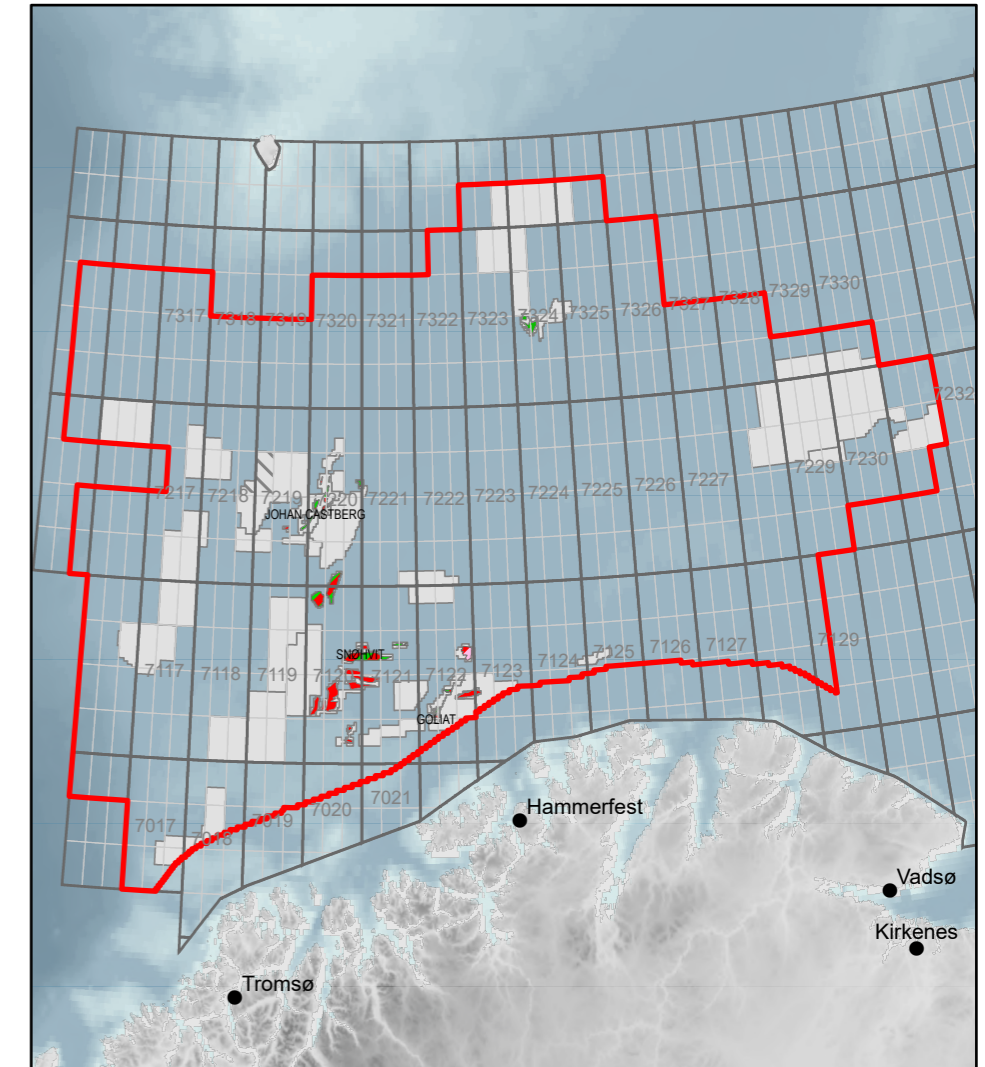

Awards in Predefined Areas

2024 - announcement

The North Sea

The Norwegian Sea

The Barents Sea

- APA area
- Licensed acreage (PL)
- Stratigraphic licenced acreage (PL)
- Oil
- Gas
- Oil/gas
- Gas/condensate

The maps show licenced acreage within the APA boundaries as of May 8th, 2024. These areas can change during the application period. The Norwegian Offshore Directorate's interactive Factmaps (Norwegian Offshore Directorate's homepage) contain daily updated information showing the current area available for application.