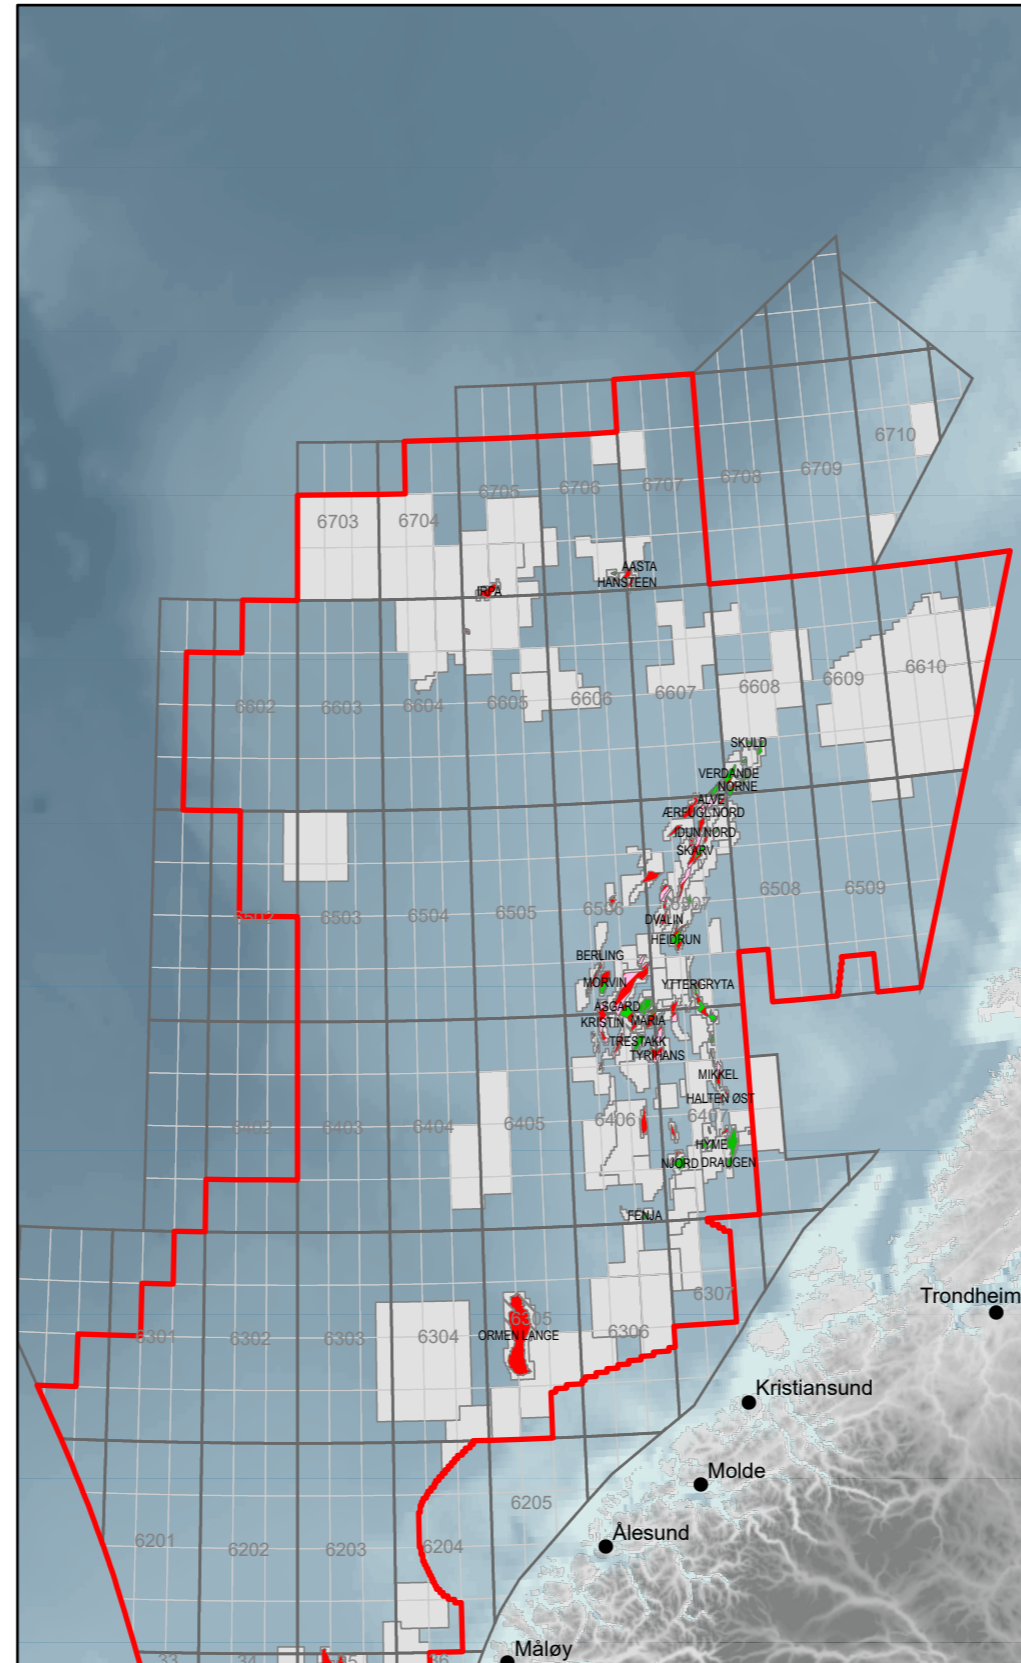

Awards in Predefined Areas

2024 - announcement

The North Sea

The Norwegian Sea

The Barents Sea

- APA area
- Licensed acreage (PL)
- Stratigraphic licenced acreage (PL)
- Oil
- Gas
- Oil/gas
- Gas/condensate

The maps show licenced acreage within the APA boundaries as of May 8th, 2024. These areas can change during the application period. The Norwegian Offshore Directorate's interactive Factmaps (Norwegian Offshore Directorate's homepage) contain daily updated information showing the current area available for application.