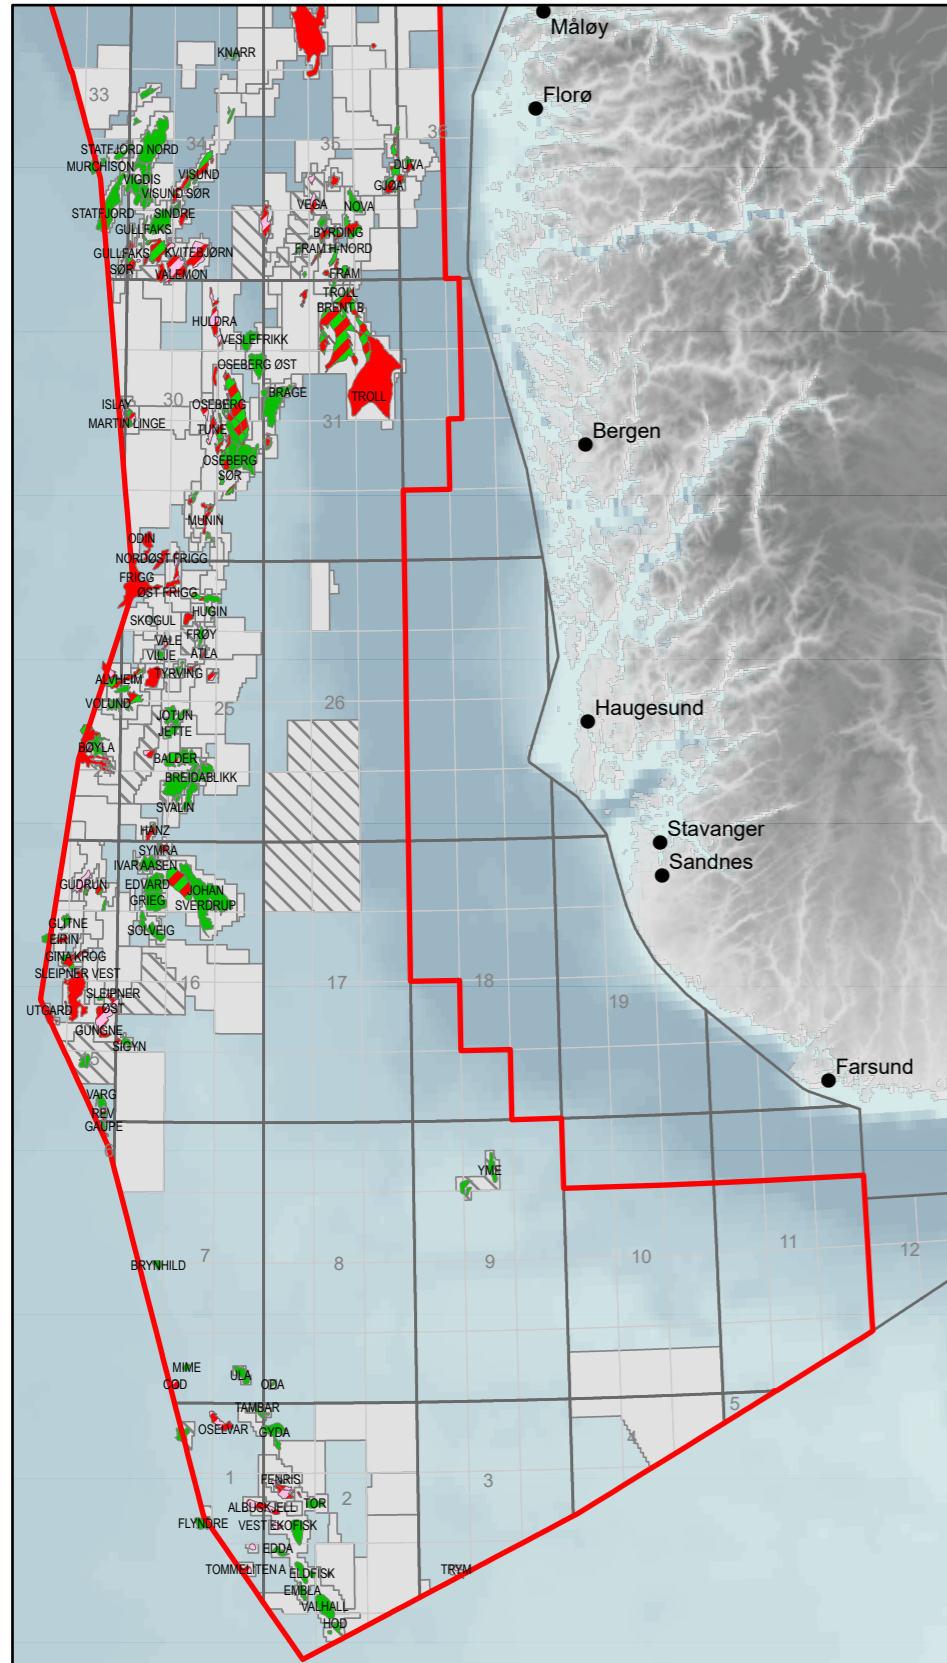

Awards in Predefined Areas

2024 - announcement

The North Sea

The Norwegian Sea

The Barents Sea

- APA area
- Licensed acreage (PL)
- Stratigraphic licenced acreage (PL)
- Oil
- Gas
- Oil/gas
- Gas/condensate

The maps show licenced acreage within the APA boundaries as of May 8th, 2024. These areas can change during the application period. The Norwegian Offshore Directorate's interactive Factmaps (Norwegian Offshore Directorate's homepage) contain daily updated information showing the current area available for application.